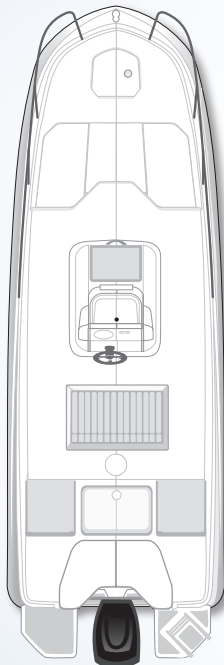

ELEMENT CC7 CENTER CONSOLE

SPECIFICATIONS

CE

Length overall (LOA)	6.81 m
Hull Length	6.29 m
Beam	2.36 m
Deadrise	21°
Approx weight w/ standard engine	1300 kg
Estimated draft	.40 m
Fuel capacity	167 l
Max people capacity	10
Max people weight	750 kg

STANDARD FEATURES

ENGINE

- 115 HP XL EFI CT Mercury FourStroke Outboard

COCKPIT

- Integrated Cooler
- Cup Holders (11)
- Grab Handles (8)
- Mooring Cleats (6)
- Leaning Post
- Self-Bailing Cockpit

ELECTRICAL SYSTEM & ENGINE COMPARTMENT

- Battery Switch
- 500 GPH Bilge Pump (Automatic)
- Dual Battery Switch

HELM

- Dual Purpose Gauge: Speedometer, Voltmeter
- 12V Horn
- Binnacle-Mounted Engine Controls w/ Trim & Tilt Switch in Handle
- Center Console w/ Stainless Steel Steering Wheel
- Mechanical Cable Steering (Outboard Models)

HULL AND DECK

- Bow & Transom Eyes (3)
- 12V Navigation Lights
- M-Hull™ Design
- Anchor Locker
- Non-Skid Bow Casting Platform
- Swim Platform w/ Telescoping Ladder

INTERIOR COLOR

- White

COLOR SELECTIONS