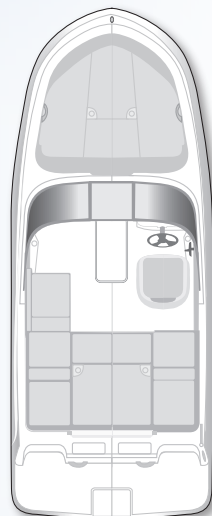

EXPERIENCE THE EVOLUTION™
BAYLINER®

Colors, graphics and some equipment shown, subject to change without notice. To view a complete list of colors and options, visit global.bayliner.com

STANDARD FEATURES

ENGINE

- 115 HP XL EFI CT Mercury FourStroke Outboard
- 200 HP ECT 4.5L MPI MerCruiser Sterndrive (Alpha 1 Outdrive)

COCKPIT

- Standard Speakers (2)
- Cup Holders (6)
- Grab Handles (6)
- Mooring Cleats (4)
- Fuel Fill w/ Integrated Vent
- Glove Box
- Cockpit Table
- Helm Seat w/ 180° Swivel
- In-Floor Ski/Wakeboard Storage
- Waterproof 120-Watt AM/FM Stereo w/ mp3 Capability

ELECTRICAL SYSTEM & ENGINE COMPARTMENT

- Battery Switch
- 500 GPH Bilge Pump (Automatic)
- 12V Blower

HELM

- Multi-Function Gauges w/ Fog-Resistant Glass Lenses: Fuel, Speedometer, Tachometer, Voltmeter
- 12V Accessory Outlet
- 12V Horn
- Analog Trim Indicator
- Side-Mounted Engine Controls w/ Trim & Tilt Switch in Handle
- Tilt Steering
- Custom Sport Steering Wheel
- Hydraulic Steering System (115 HP and Below Outboard Only)
- Rack & Pinion Power Steering (Sterndrive Only)

HULL AND DECK

- Bow & Transom Eyes (3)
- 12V Navigation Lights
- Fiberglass Floor Liner
- Sport Windshield w/ Opening Center Panel
- Swim Platform w/ Telescoping Ladder
- Anchor Roller

INTERIOR COLOR

- Almond

COLOR SELECTION

- Two-Tone Hull Colors: White w/ White, Grey, Dark Blue, Black or Taupe

GRAPHIC OPTIONS

- Boot Stripe: Dark Grey, Dark Blue, Silver, Orange, or Red

OPTIONS

ENGINE OPTIONS

- 150 HP XL EFI Mercury FourStroke Outboard
- 170 HP OSD 2.0L Diesel Sterndrive (Alpha 1 Outdrive)

HELM

- 7" Glass Dash w/ Mercury Vessel View

HULL AND DECK

- Secure Eye
- Bottom Paint
- Swim Platform Mat (Teak)
- Transom Shower w/ On-Demand Water System

INTERIOR COLOR

- Desert Sand

WATER SPORTS OPTIONS

- Ski Tow Pylon (Outboard Only)

COCKPIT FLOOR COVERING OPTIONS

- Cockpit Flooring (Teak Mat)

ADDITIONAL OPTIONS

- Digital Depth Indicator
- Oil Drip Pan (Sterndrive Only)

PREFERRED PACKAGE W/ CARPETS

- Teak Table
- Stainless Steel Pack
- Sisal Design Carpet Runners
- LED Cup Holder Lights

PREFERRED PACKAGE

- Teak Table
- Stainless Steel Pack
- LED Cup Holder Lights

BIMINI PACKAGE

- Bimini Top w/ Boot
- Cockpit Cover
- Bow Well Cover

CONVERTIBLE TOP PACKAGE

- Convertible Top
- Side Curtains
- Cockpit Cover
- Bow Well Cover

WAKEBOARD TOWER PACKAGE

- Tower w/ Integrated Bimini Top
- Cockpit Cover
- Bow Well Cover

CUSHION PACKAGE

- Helm Bucket Seat Upgrade
- Bow Filler Cushion w/ Bow Wind Block
- Aft Filler Cushion
- Starboard & Port Filler Sunpads