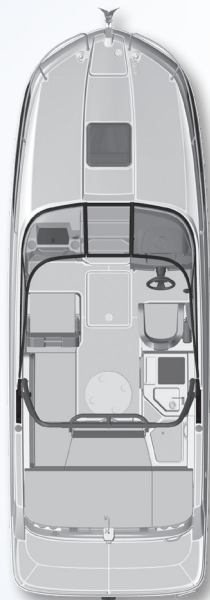

EXPERIENCE THE EVOLUTION™
BAYLINER®

Colors, graphics and some equipment shown, subject to change without notice. To view a complete list of colors and options, visit global.bayliner.com

STANDARD FEATURES

ENGINE

- 150 HP XL EFI Mercury FourStroke Outboard
- 250 HP ECT 4.5L MPI MerCruiser Sterndrive (Alpha 1 Outdrive)

COCKPIT

- Integrated Cooler
- Standard Speakers (2)
- Cup Holders (6)
- Grab Handles (5)
- Mooring Cleats (6)
- Fuel Fill w/ Integrated Vent
- Glove Box
- Waterproof 120-Watt AM/FM Stereo w/ mp3 Capability
- Helm Seat w/ 180 Degree Swivel
- Self-Bailing Cockpit

ELECTRICAL SYSTEM & ENGINE COMPARTMENT

- Battery Switch
- 500 GPH Bilge Pump (Automatic)
- 12V Blower

HELM

- Multi-Function Gauges w/ Fog-Resistant Glass Lenses: Fuel, Speedometer, Tachometer, Voltmeter
- 12V Accessory Outlet
- 12V Horn
- Analog Trim Indicator
- Side-Mounted Engine Controls w/ Trim & Tilt Switch in Handle
- Tilt Steering
- Custom Sport Steering Wheel
- Hydraulic Steering System (115 HP and Below Outboard Only)
- Rack & Pinion Power Steering (Sterndrive Only)

CABIN

- Fiberglass Ceiling Liner
- Deck Hatch
- Deck-Side Windows (2)
- Sleeping Cabin for 2

HEAD

- Portable Head

HULL AND DECK

- Bow & Transom Eyes (3)
- 12V Navigation Lights
- Stainless Steel Tow Ring
- Non-Skid Fiberglass Floor
- Sport Windshield w/ Opening Center Panel
- Swim Platform w/ Telescoping Ladder (Outboard Only)
- Extended Swim Platform w/ Telescoping Ladder (Sterndrive Only)
- Anchor Roller
- Transom Shower w/ On-Demand Water System
- Bow Rail

INTERIOR COLOR

- Almond

COLOR SELECTION

- Two-Tone Hull Colors: White w/ White, Grey, Dark Blue, Black or Taupe

GRAPHIC OPTIONS

- Boot Stripe: Dark Grey, Dark Blue, Silver, Orange, or Red

SEATING AND UPHOLSTERY

- Removable Cockpit Cushions

OPTIONS

ENGINE OPTIONS

- 200 HP XL Mercury FourStroke Outboard (Power Steering, Digital Dash Mandatory)
- 225 HP XL Mercury FourStroke Outboard (Power Steering, Digital Dash Mandatory)
- 250 HP Mercury FourStroke Outboard (Power Steering, Digital Dash Mandatory)
- 250 HP ECT 4.5L MPI MerCruiser Sterndrive (Bravo 3 Outdrive)
- 250 HP ECT 4.5L MPI DTS MerCruiser Sterndrive (Bravo 3 Outdrive)
- 300 HP ECT 4.5L MPI DTS MerCruiser Sterndrive (Bravo 3 Outdrive)
- 170 HP QSD 2.0L Diesel Sterndrive (Alpha 1 Outdrive)

HELM

- 9" Glass Dash w/ Mercury Vessel View
- Hydraulic Trim Tabs

HULL AND DECK

- Bow Thruster
- Electric Windlass w/ Anchor & Chain
- Secure Eye
- Bottom Paint
- Swim Platform Mat (Teak)

INTERIOR COLOR

- Desert Sand

WATER SPORTS OPTIONS

- Ski Tow Pylon (Outboard Only)

COCKPIT FLOOR COVERING OPTIONS

- Cockpit Flooring (Teak Mat)

ADDITIONAL OPTIONS

- Digital Depth Indicator
- Oil Drip Pan (Sterndrive Only)

CABIN

- +2 Cabin Sleeper

HEAD

- Head Manual Flush
- Macerator w/ Seacock Interlock System

PREFERRED PACKAGE W/ CARPETS

- Teak Table
- Stainless Steel Pack
- Sisal Design Carpet Runners
- LED Cup Holder Lights

PREFERRED PACKAGE

- Teak Table
- Stainless Steel Pack
- LED Cup Holder Lights